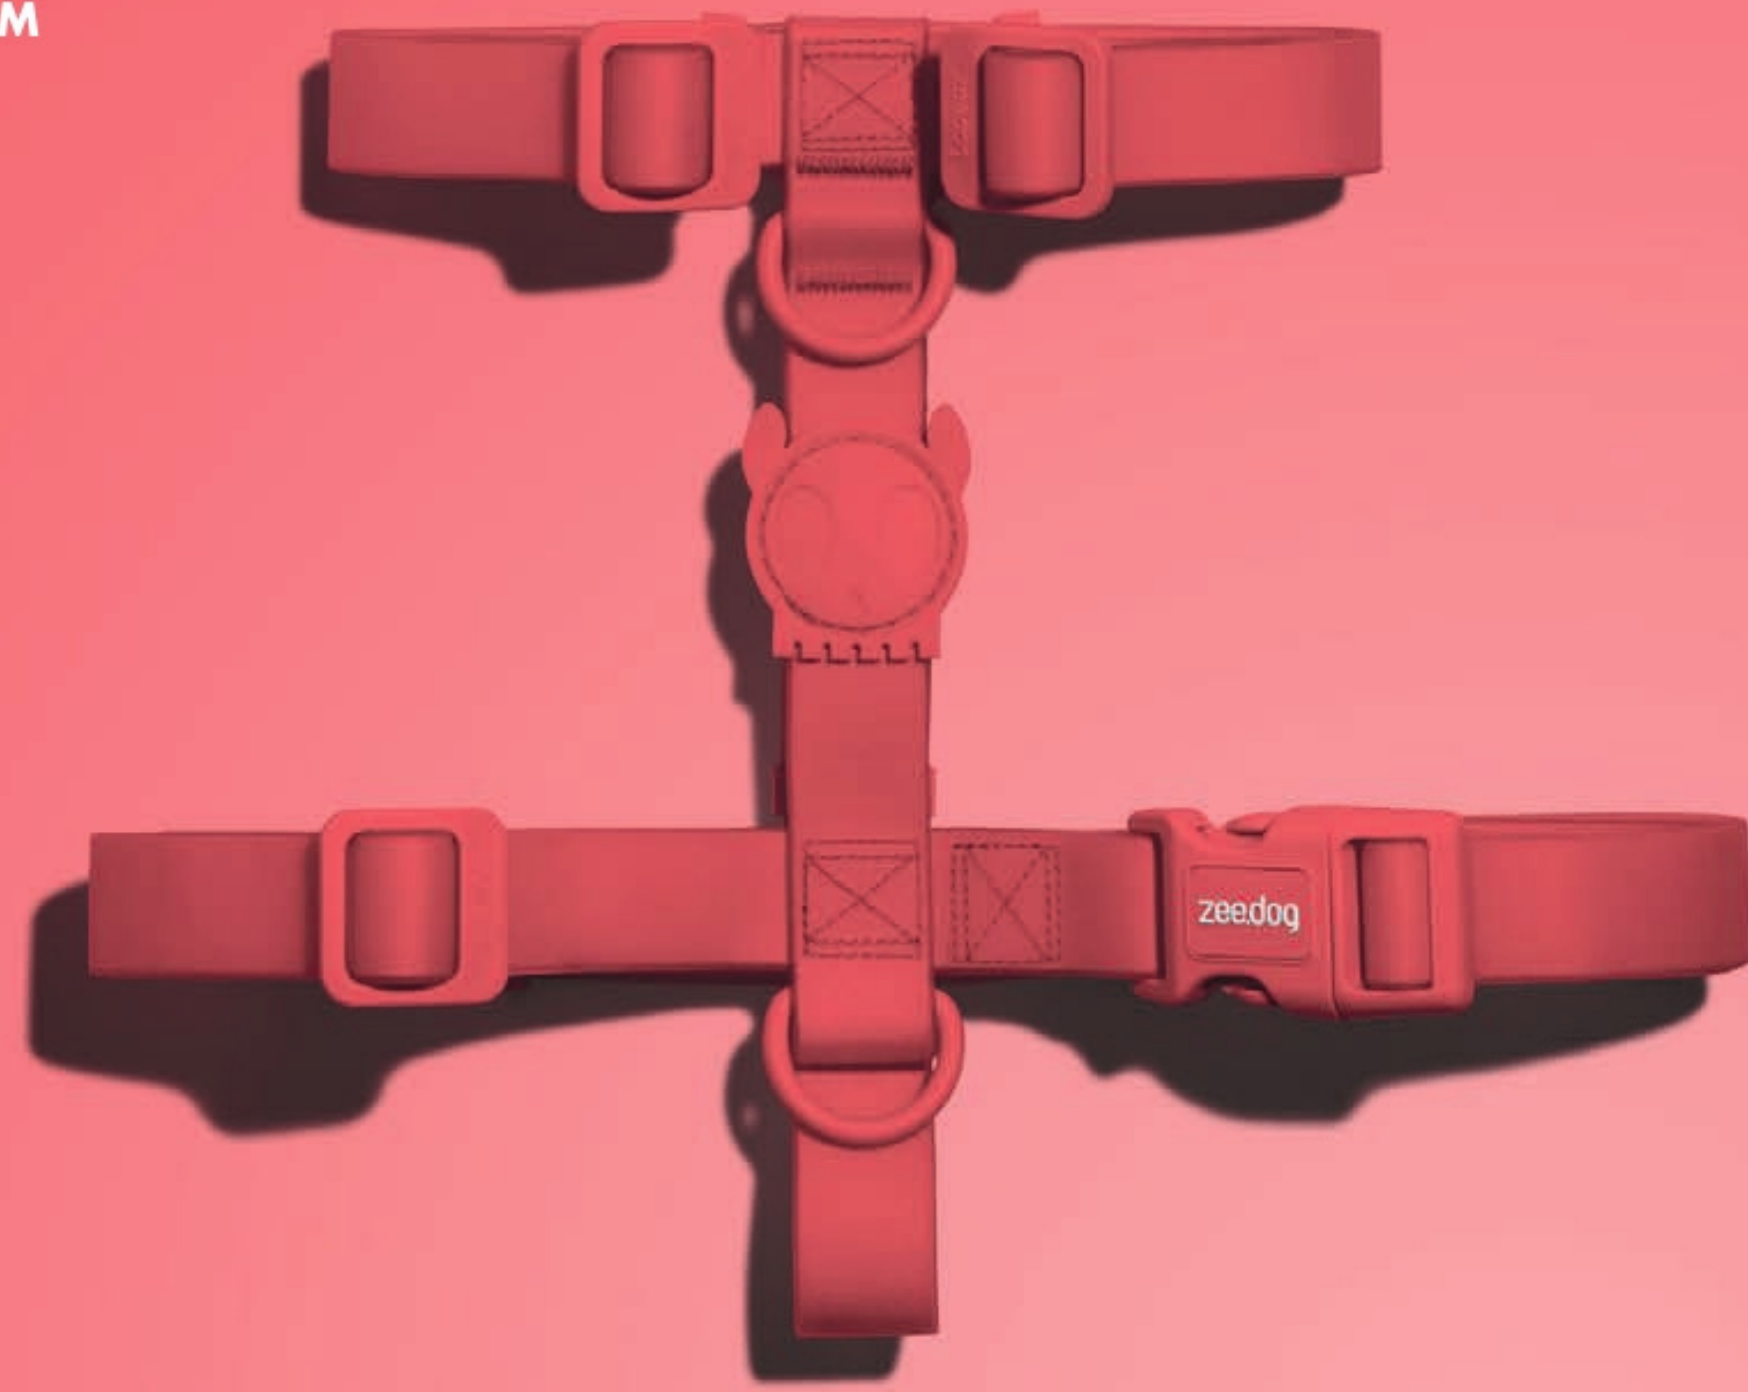

NEOPRO™

BUBBLEGUM