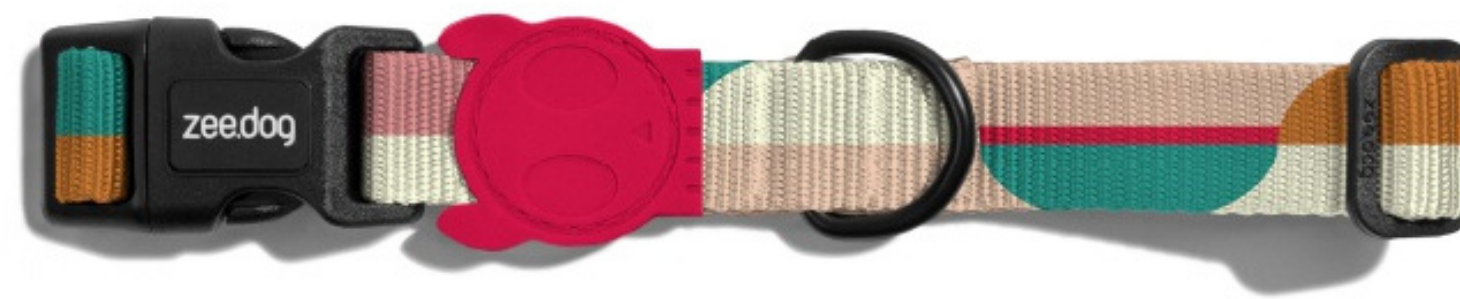

NEW
WOOZER

NEW
YACHT

NEW
BLOOM