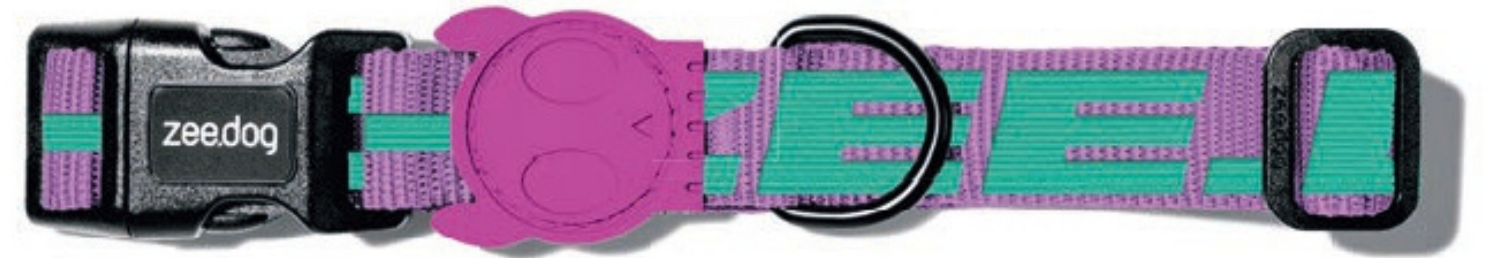

PRODUCT CATALOGUE

EDITION 2020 | Q2

zee.dog

· NEW YORK ·

MARBLE-COLORED
E-ZEE LOCK

GLOWS IN THE DARK

METALLIC BLUE HOOK

THE
GLO

HANDS-FREE LEASH

JAC
COLLECTION

**DOZENS OF COLORWAYS
OF LEASHES,
COLLARS AND
H-HARNESSES.**

**JACQUARD
WEAVING**

**WITH COLOR
BLOCKING SKULL
RUBBERS**

GIBSON

ASTRO

AURA

A close-up photograph of a green and purple woven strap, likely for a bag or backpack. The strap is curved and features the word 'SOFTERWALK' printed in a light orange color. A brown woven strap with a black buckle is visible in the foreground. The background is a solid blue color.