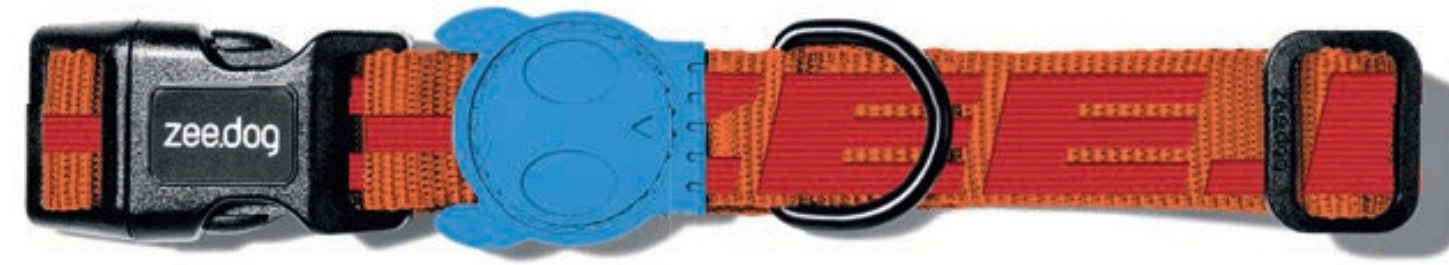

PRODUCT CATALOGUE

EDITION 2020 | Q2

zee.dog

· NEW YORK ·

MARBLE-COLORED
E-ZEE LOCK

GLOWS IN THE DARK

METALLIC BLUE HOOK

THE
GLO

HANDS-FREE LEASH

JAC
COLLECTION

**DOZENS OF COLORWAYS
OF LEASHES,
COLLARS AND
H-HARNESSES.**

**JACQUARD
WEAVING**

**WITH COLOR
BLOCKING SKULL
RUBBERS**

GIBSON

ASTRO

AURA

A close-up photograph of a green and purple woven strap, likely for a bag or backpack. The strap is curved and features the word 'SOFTERWALK' printed in a light orange color. A brown woven strap with a black buckle is visible in the foreground. The background is a solid blue color.

#05

THE HANDLE

D-RING

360° REFLECTIVE STRAP

3D FLYKNIT

SEATBELT-LIKE STRAP

AIRTAG HOLDER

It securely fastens, keeping
your AirTag safely inside
so you can always **keep
track of your dog.**