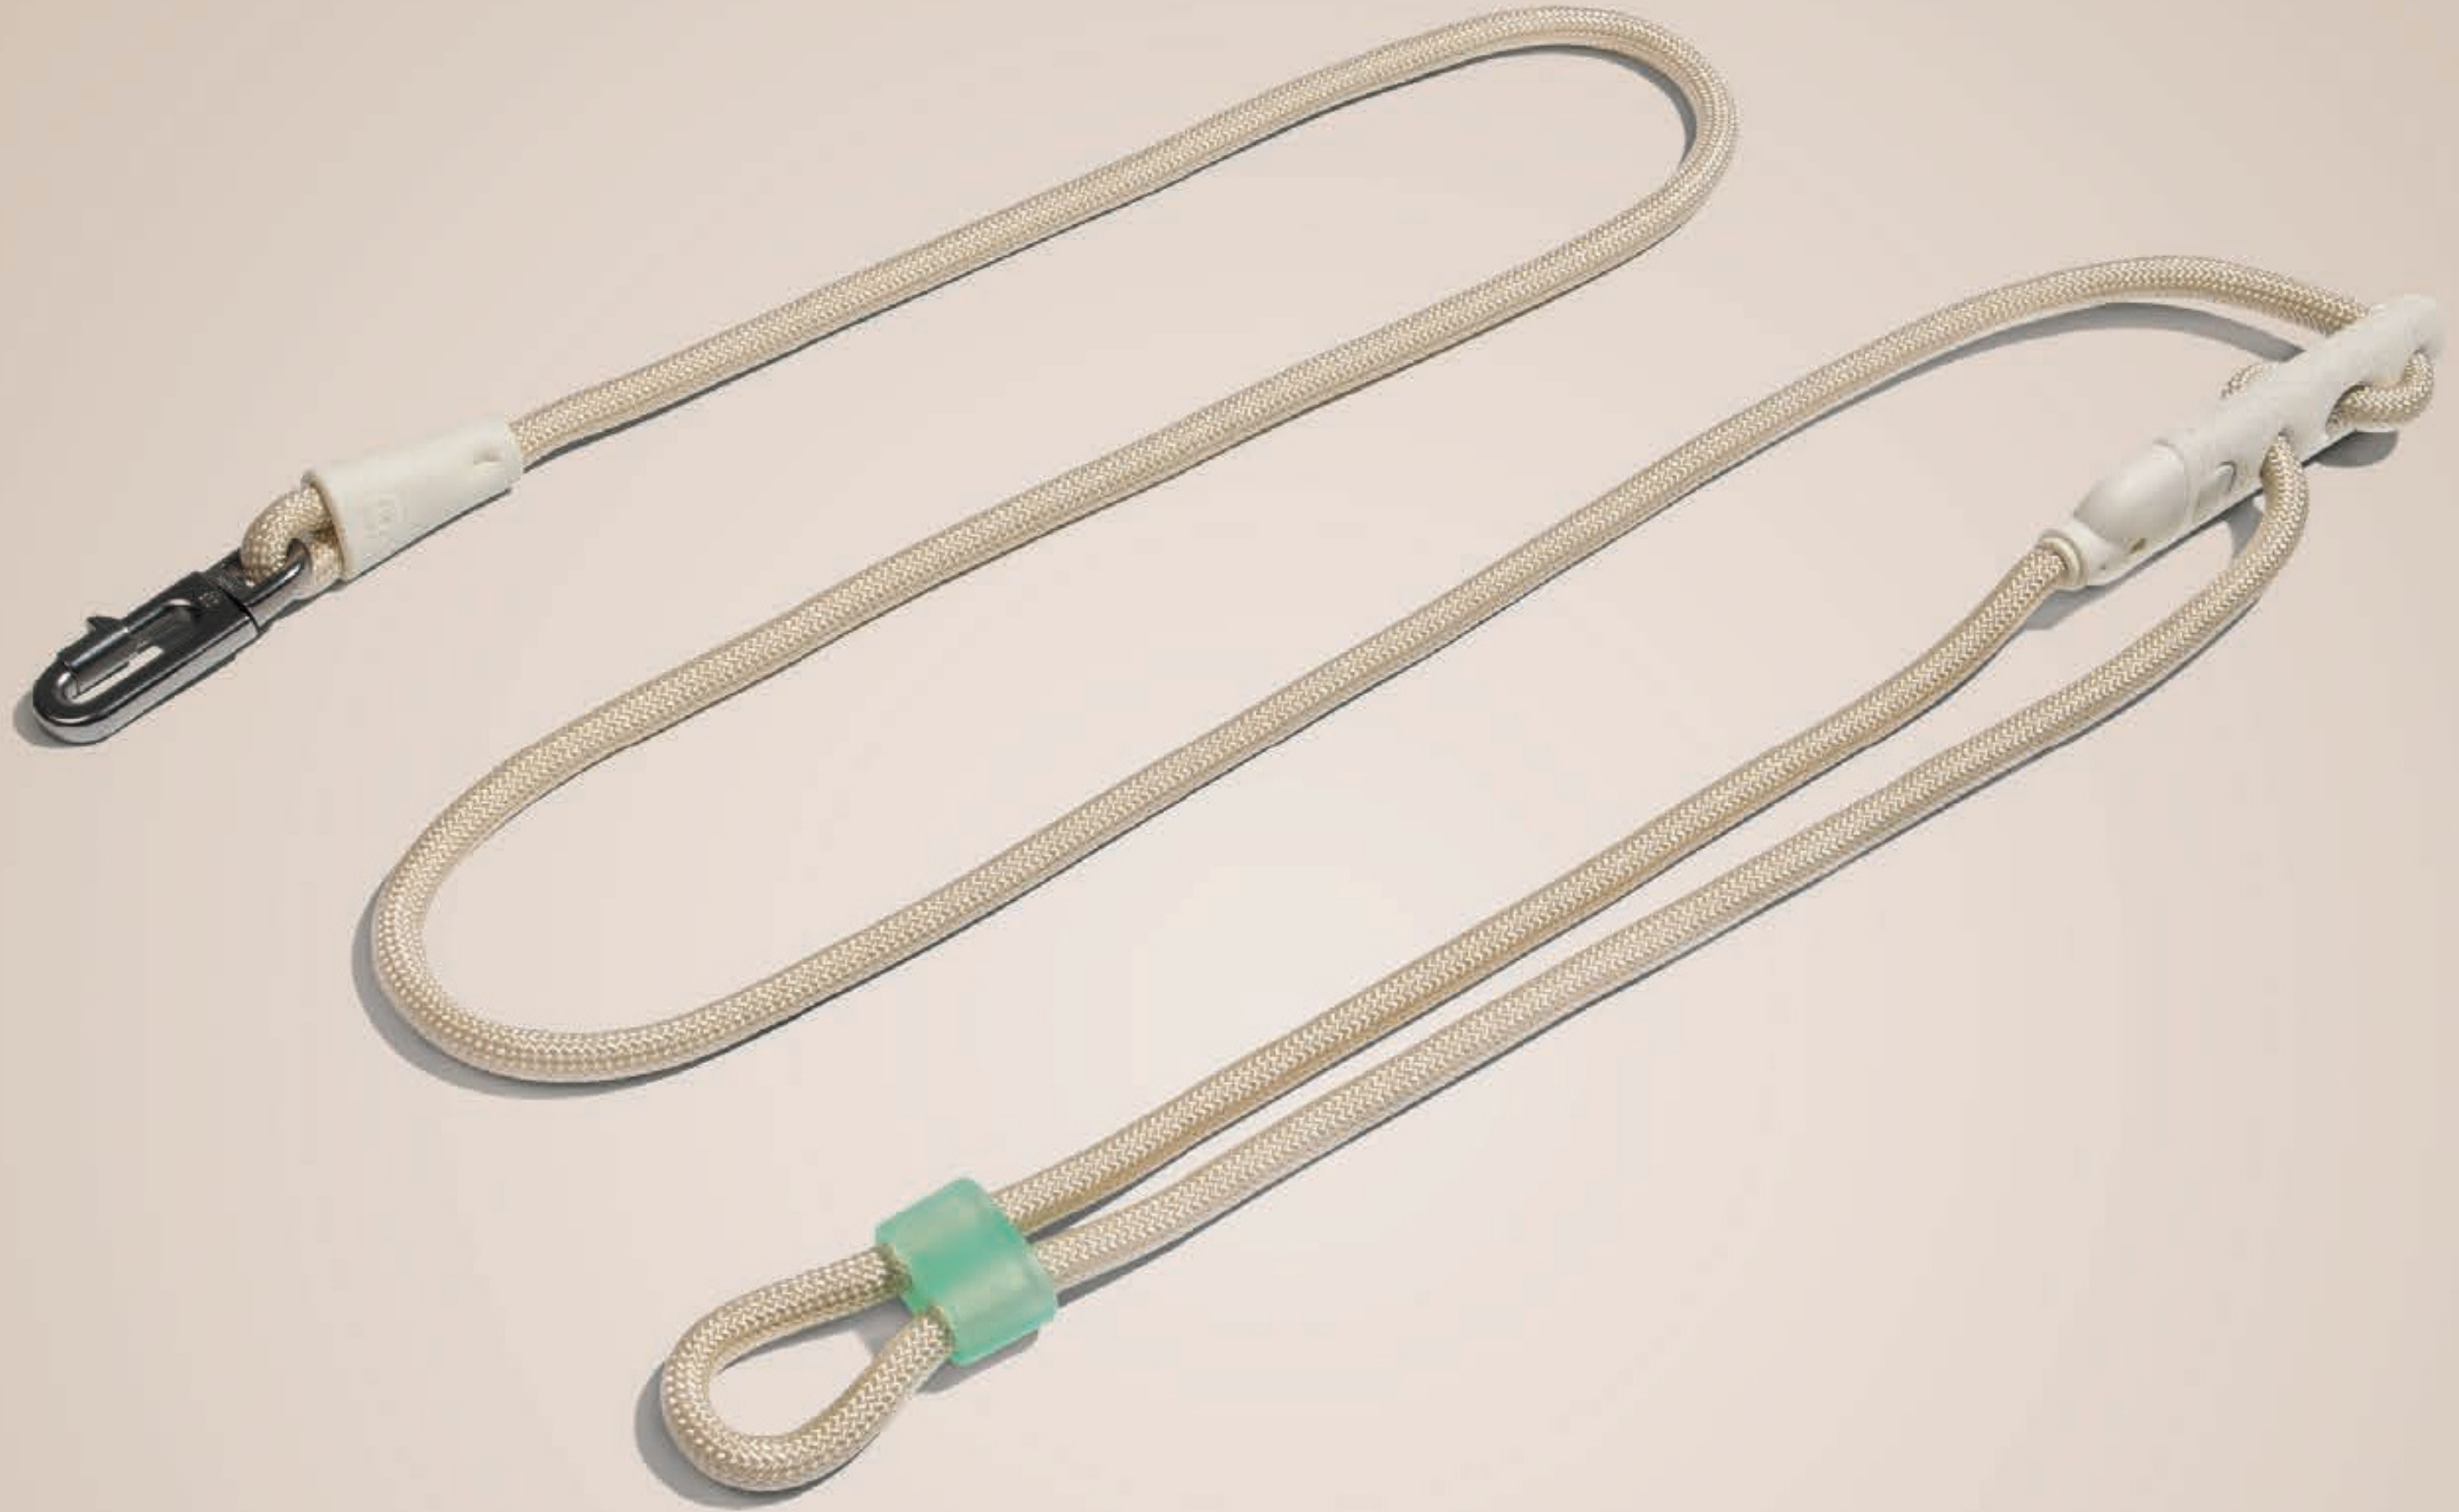

#05

THE HANDLE

D-RING

360° REFLECTIVE STRAP

3D FLYKNIT

SEATBELT-LIKE STRAP

AIRTAG HOLDER

It securely fastens, keeping
your AirTag safely inside
so you can always **keep
track of your dog.**

Slip through collar.

GRAVITY

E-Zee Lock
with marble
effect.

GOTHAM

VANILLA

Equipped
with pearl
finish hook;
E-zee
Lock with
speckles.

ANDROMEDA

Equipped
with burnt
titanium
finish hook.

ZEE.

PINK

TETERON WEBBING

High quality Teteron printed webbing, for the ideal balance of durability, softness and vivid colors.

FULLY ADJUSTABLE

Use sliders to adjust the neck

MAHALO

PRISMA