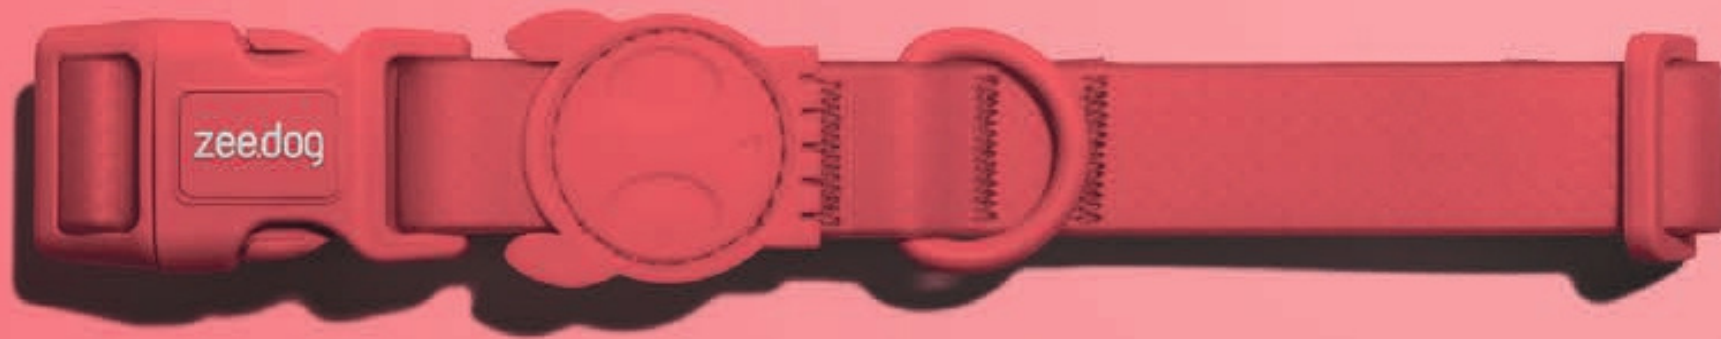

NEOPRO™

BUBBLEGUM