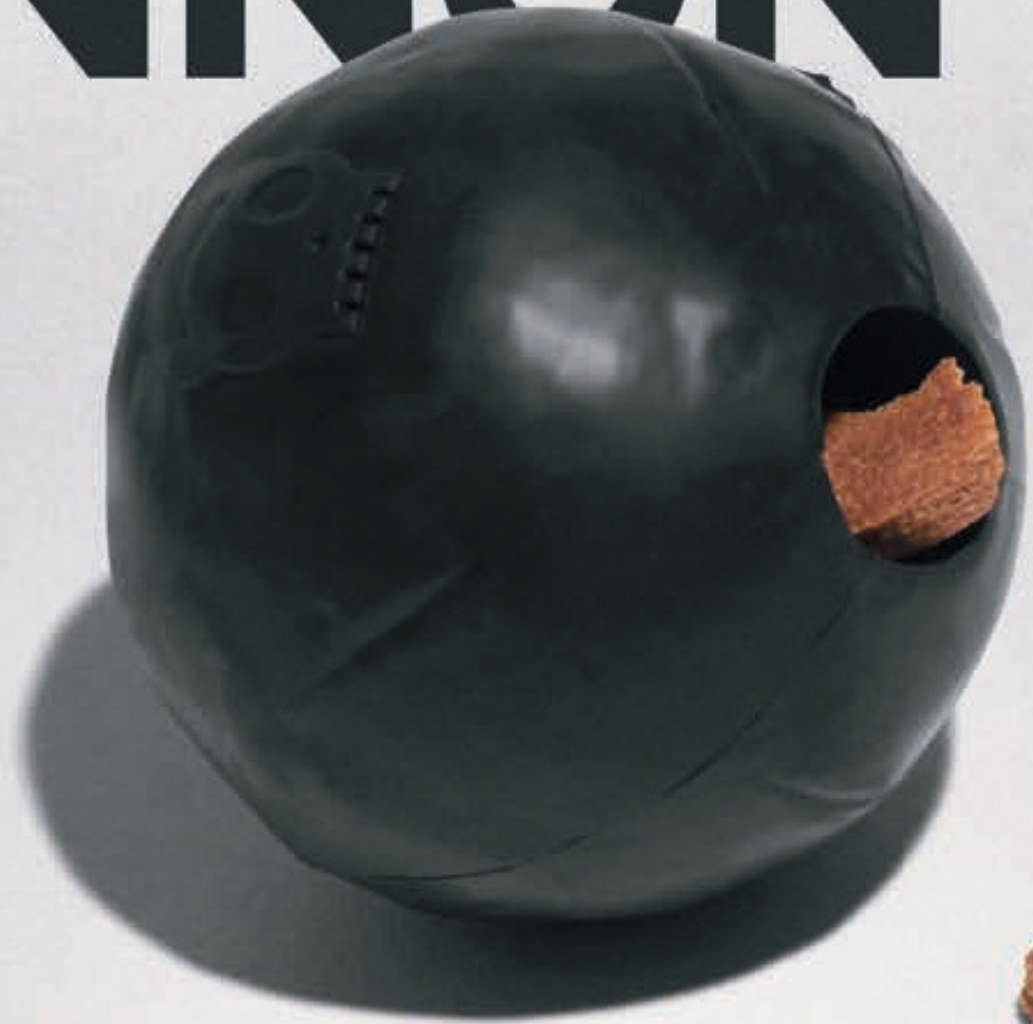

COMPOSTABLE AND LEAK-PROOF.

SUPER FRUITZ™

TREAT DISPENSING TOY.

BRAIN FRIED

BRAIN FREEZED

BRAIN DEAD

CANNON BALL

**SUPER TOUGH
& FLOATABLE.**